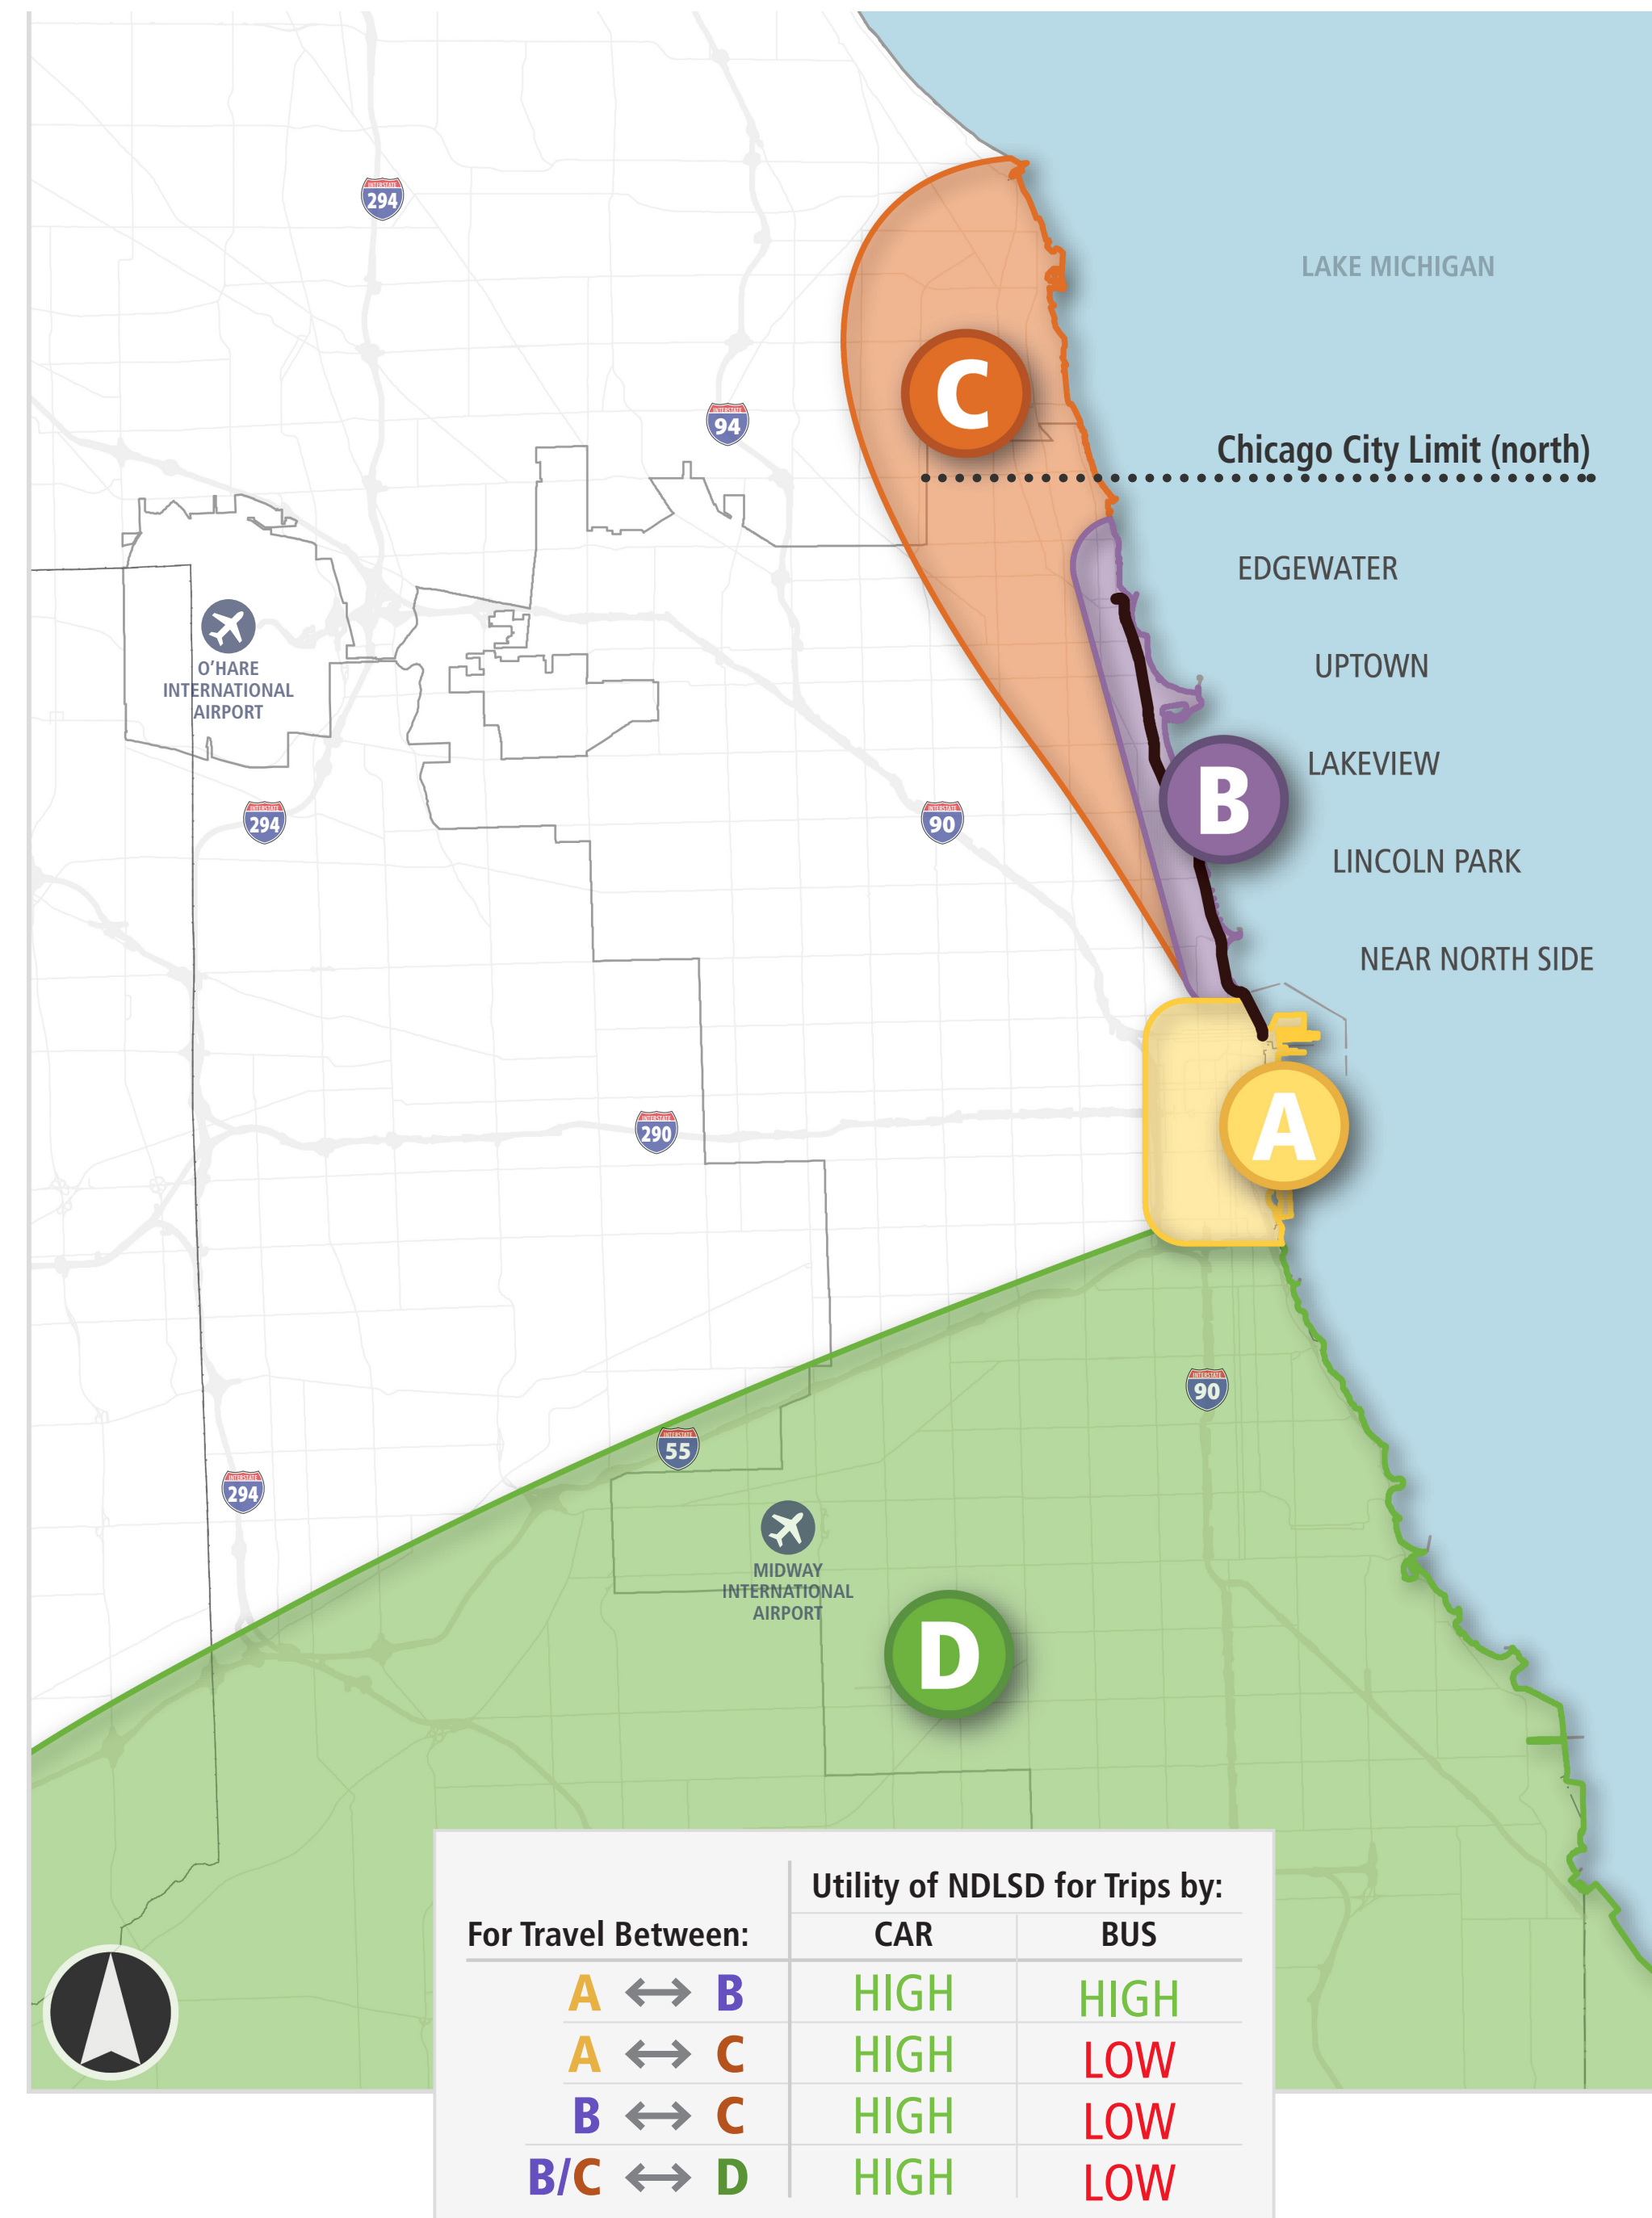

AUTO/TRANSIT TRIP ORIGINS & DESTINATIONS

Who uses North DuSable Lake Shore Drive?

Weekday A.M. Peak Period
Auto Trips

NDLSD
Travel Markets and Travel Modes

Weekday A.M. Peak Period
Express Bus Trips