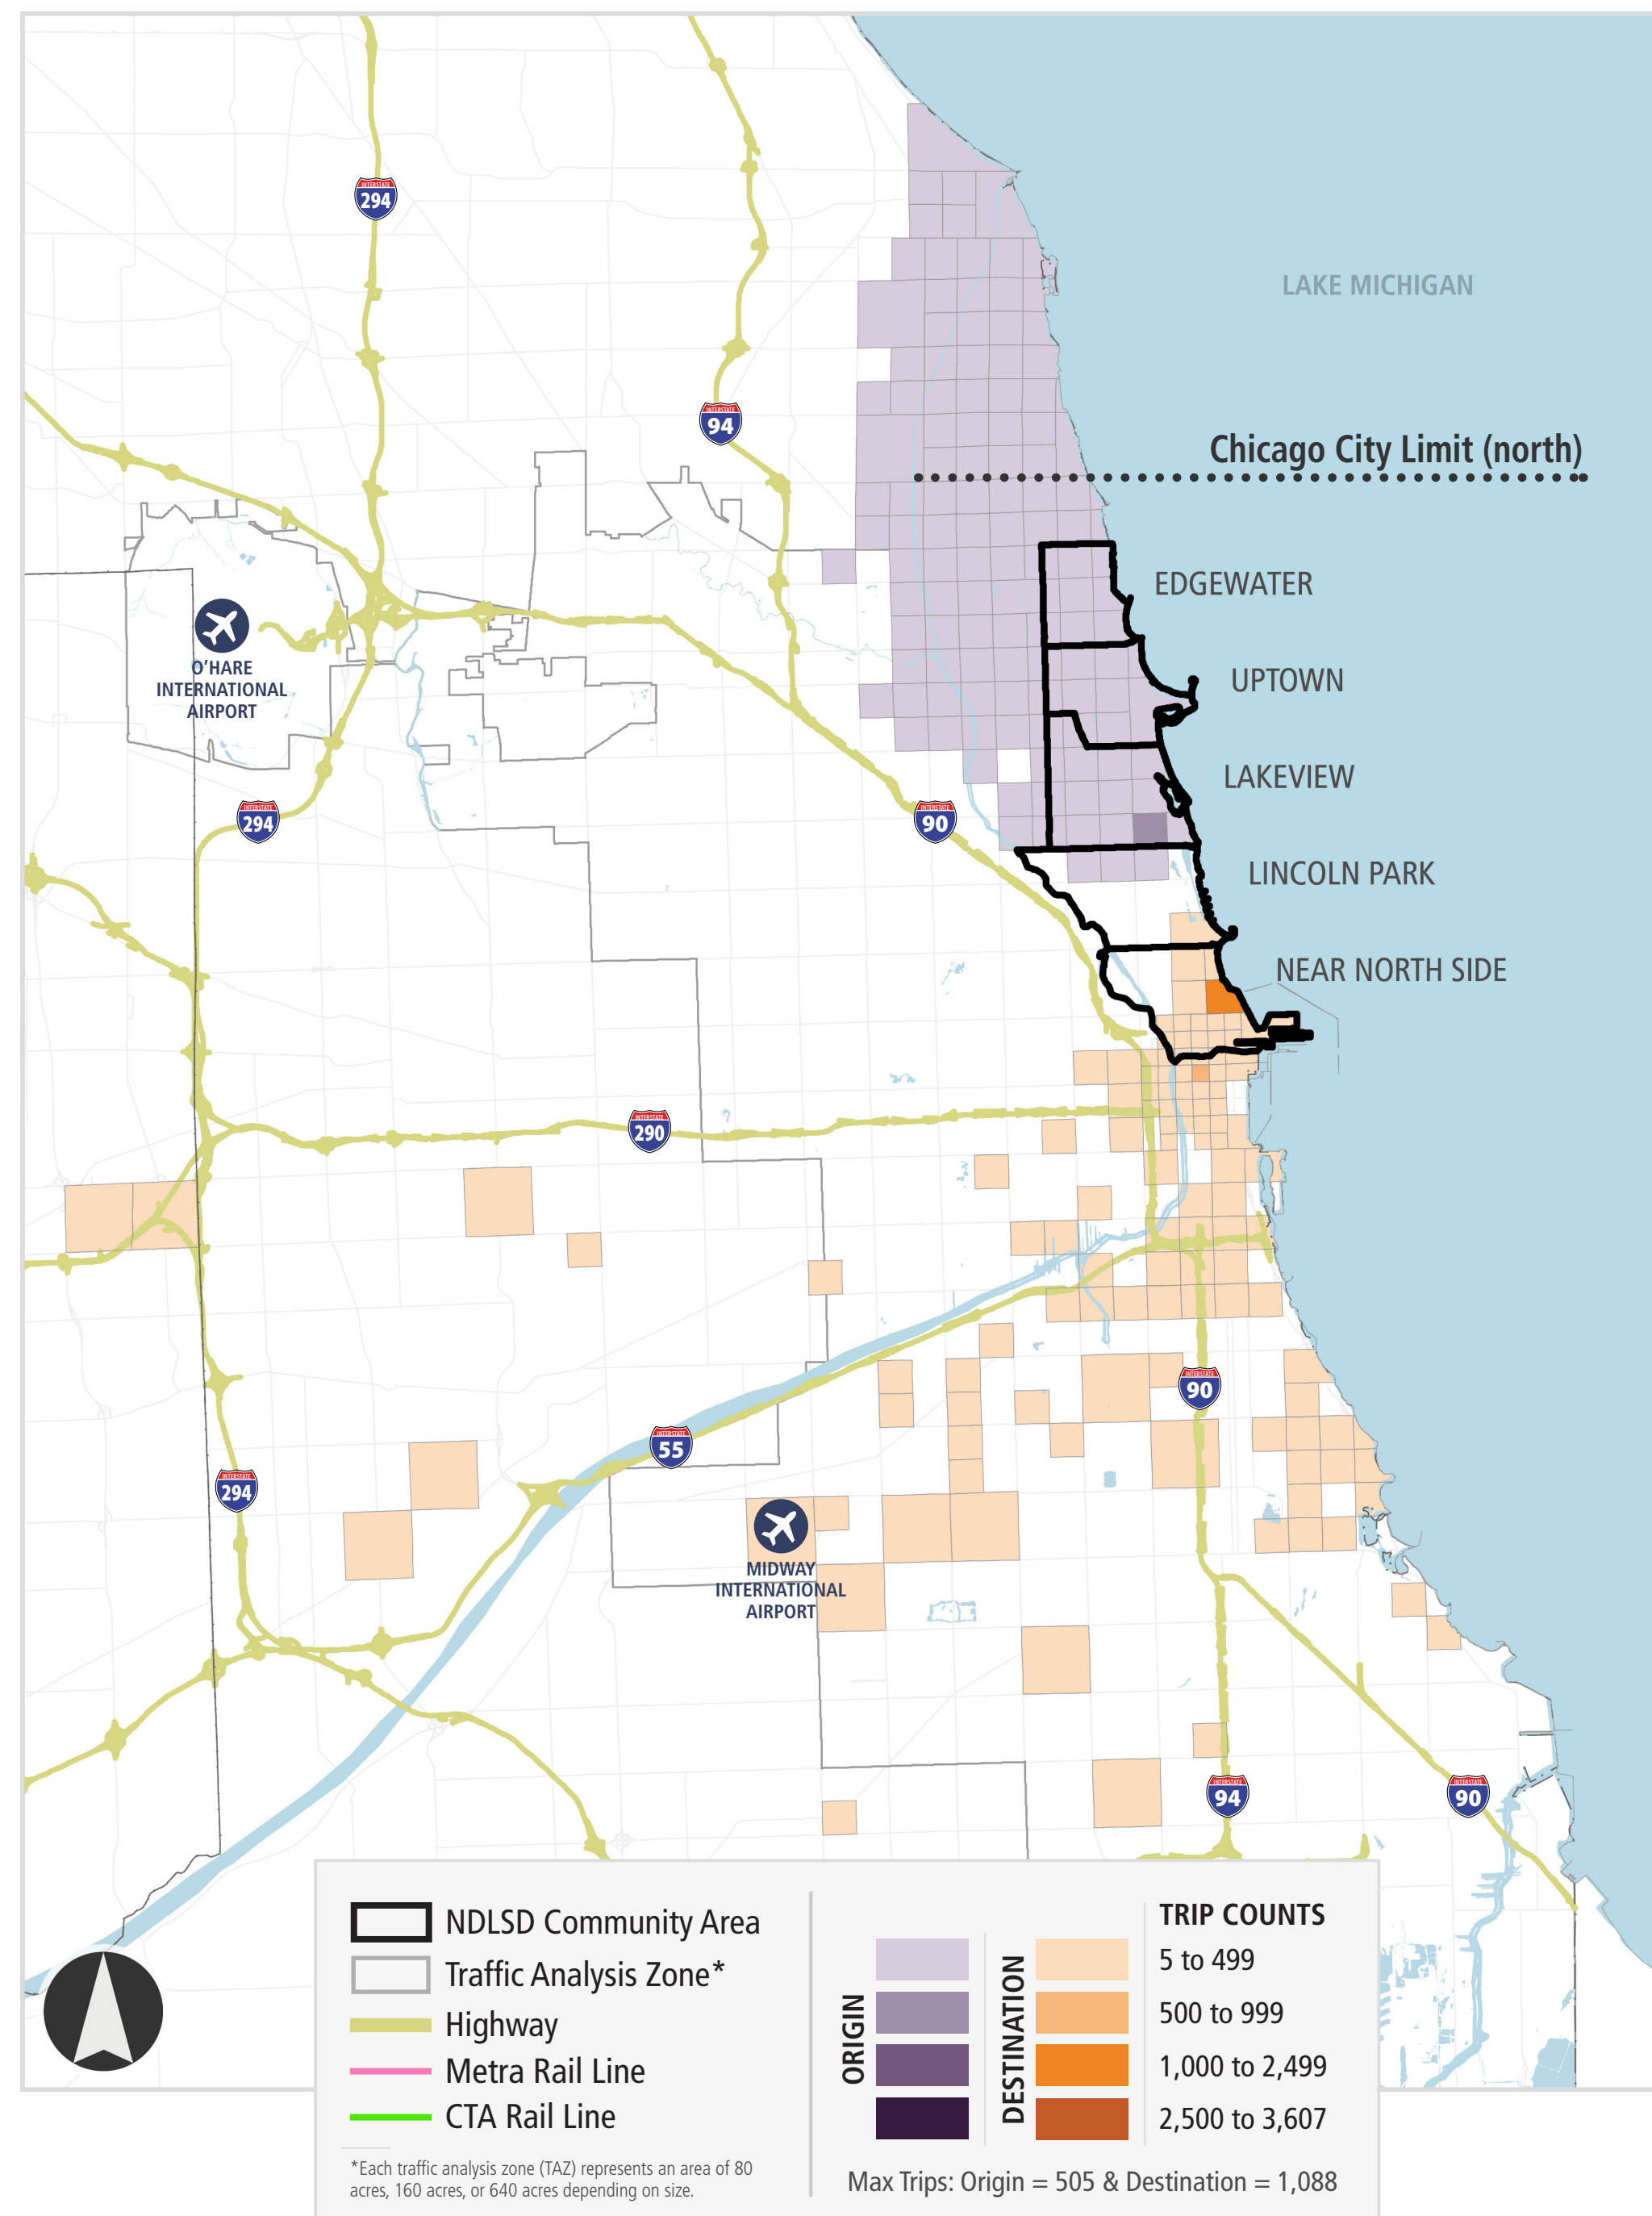

AUTO/TRANSIT TRIP ORIGINS & DESTINATIONS

Who uses North DuSable Lake Shore Drive?

Weekday A.M. Peak Period
Auto Trips

NDLSD
Travel Markets and Travel Modes

Weekday A.M. Peak Period
Express Bus Trips